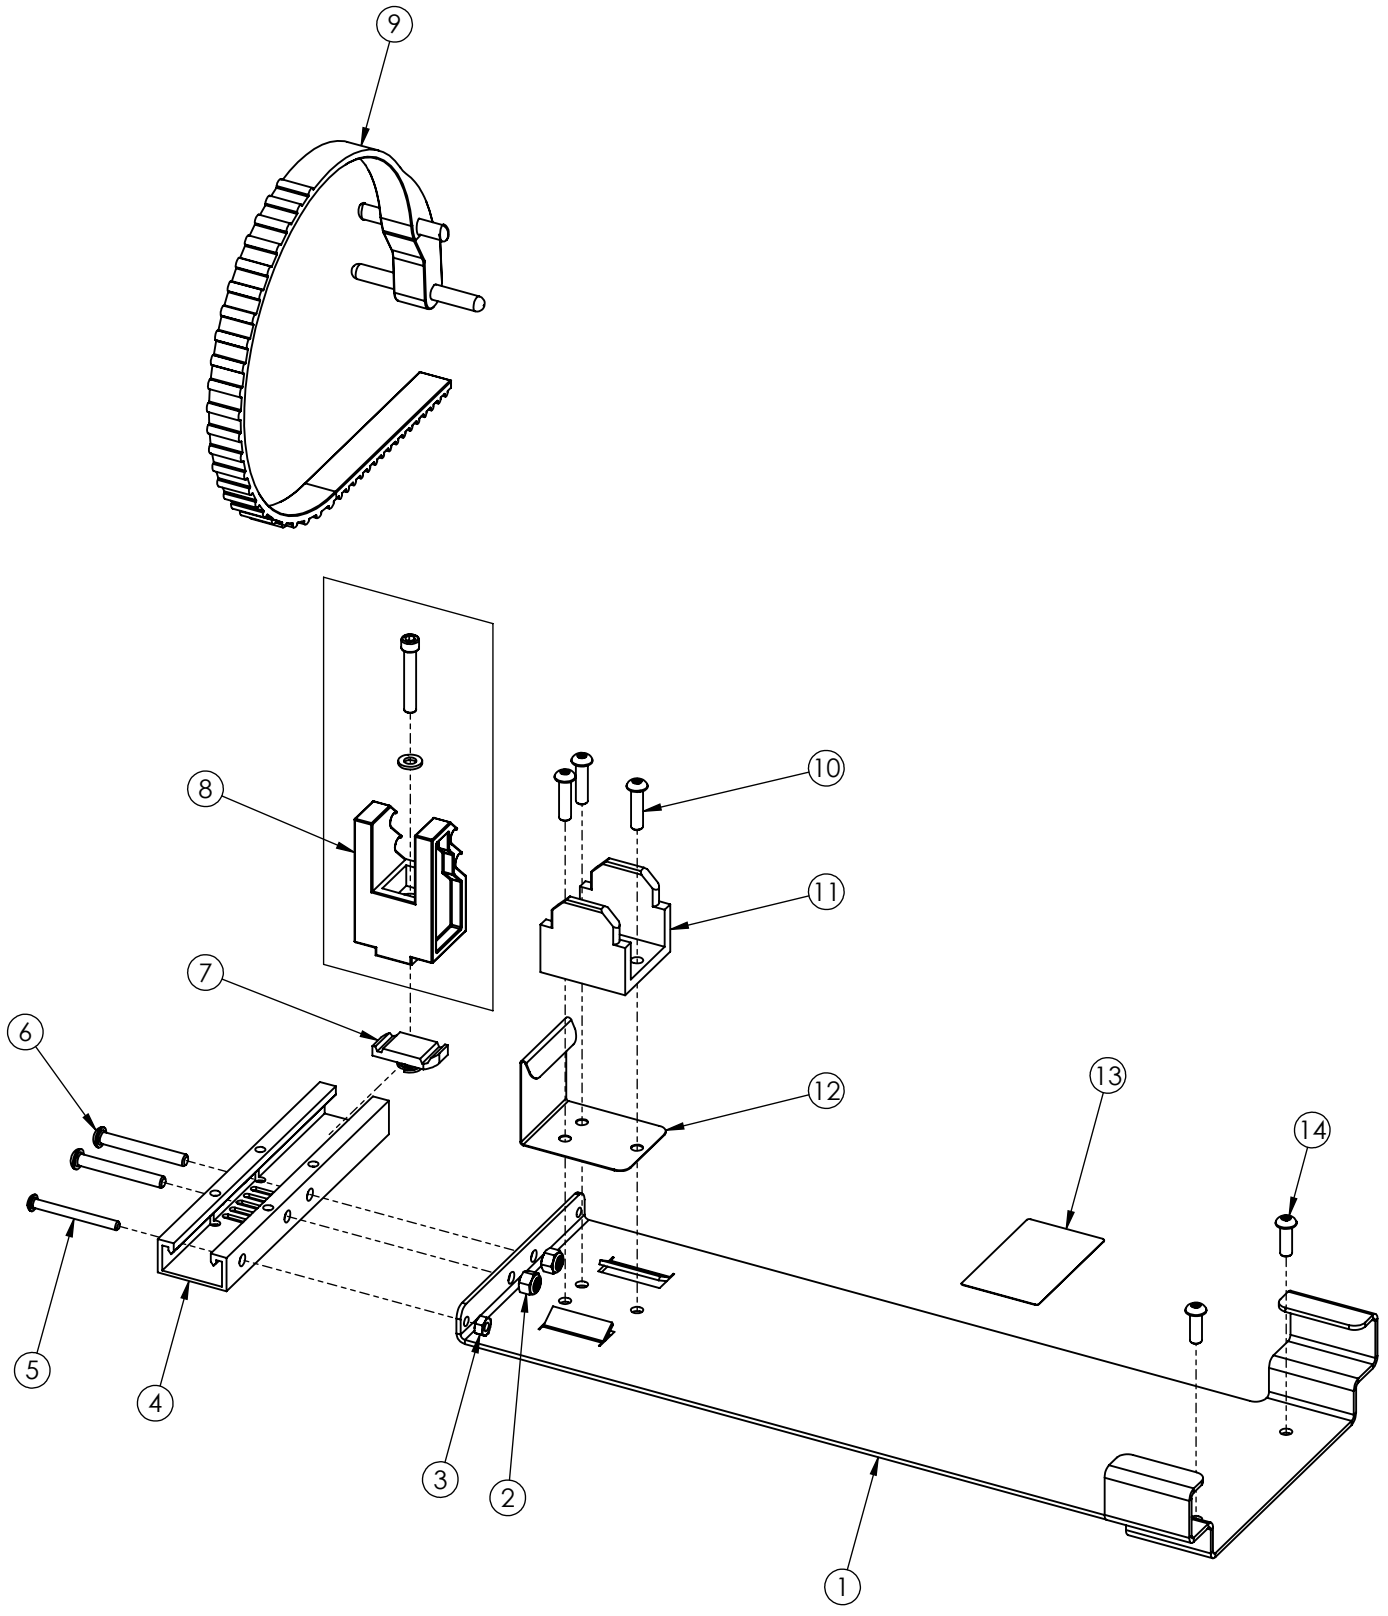

1 2 3 4 5 6

A

B

C

D

E

F

G

H

LXX-010

PARTS LIST: BLITZFIRE BRACKET
MAINTENANCE AND SERVICE

SHEET: 1 of 2
REV: 1
DATE: 4/13/2021

TASK FORCE TIPS, LLC.
3701 INNOVATION WAY
VALPARAISO, IN 46383 USA
(219)462-6161

A

B

C

D

E

F

G

H

ITEM NO.	PART NUMBER	DESCRIPTION	QTY.
1	XX494	SUPPORT BRACKET	1
2	VT25-20LNT	1/4-20 NYLOCK HEX NUT	2
3	VT10-24LNT	10-24 NYLOCK HEX NUT	1
4	XX485	UNISTRUT	1
5	VT10-24BH2.0	10-24 X2.0" BUTTON HEAD CAP SCREW	1
6	VT25-20BH2.0	1/4-20 X 2.0 BUTTON HEAD CAP SCREW	2
7	XX488	CHANNEL NUT SHORT SPRING 1/4-20	1
8	XX486	ADJUSTABLE LOCKEND MODULE	1
9	XX487	LOCKSTRAP 18" BLACK	1
10	VT25-20ST1.0	1/4-20 X 1 SELF TAPPING PHILLIPS PAN	3
11	XX491	FRONT BRACKET	1
12	XX495	LATCH	1
13	XL695	LABEL: STORAGE BRACKET BLITZFIRE	1
14	VT25-20ST750	1/4-20 X 3/4 SELF TAPPING PHILLIPS PAN	2

LXX-010

PARTS LIST: BLITZFIRE BRACKET

MAINTENANCE AND SERVICE

SHEET:
2 of 2

REV: 1

DATE: 4/13/2021

TASK FORCE TIPS, LLC.
3701 INNOVATION WAY
VALPARAISO, IN 46383 USA
(219)462-6161