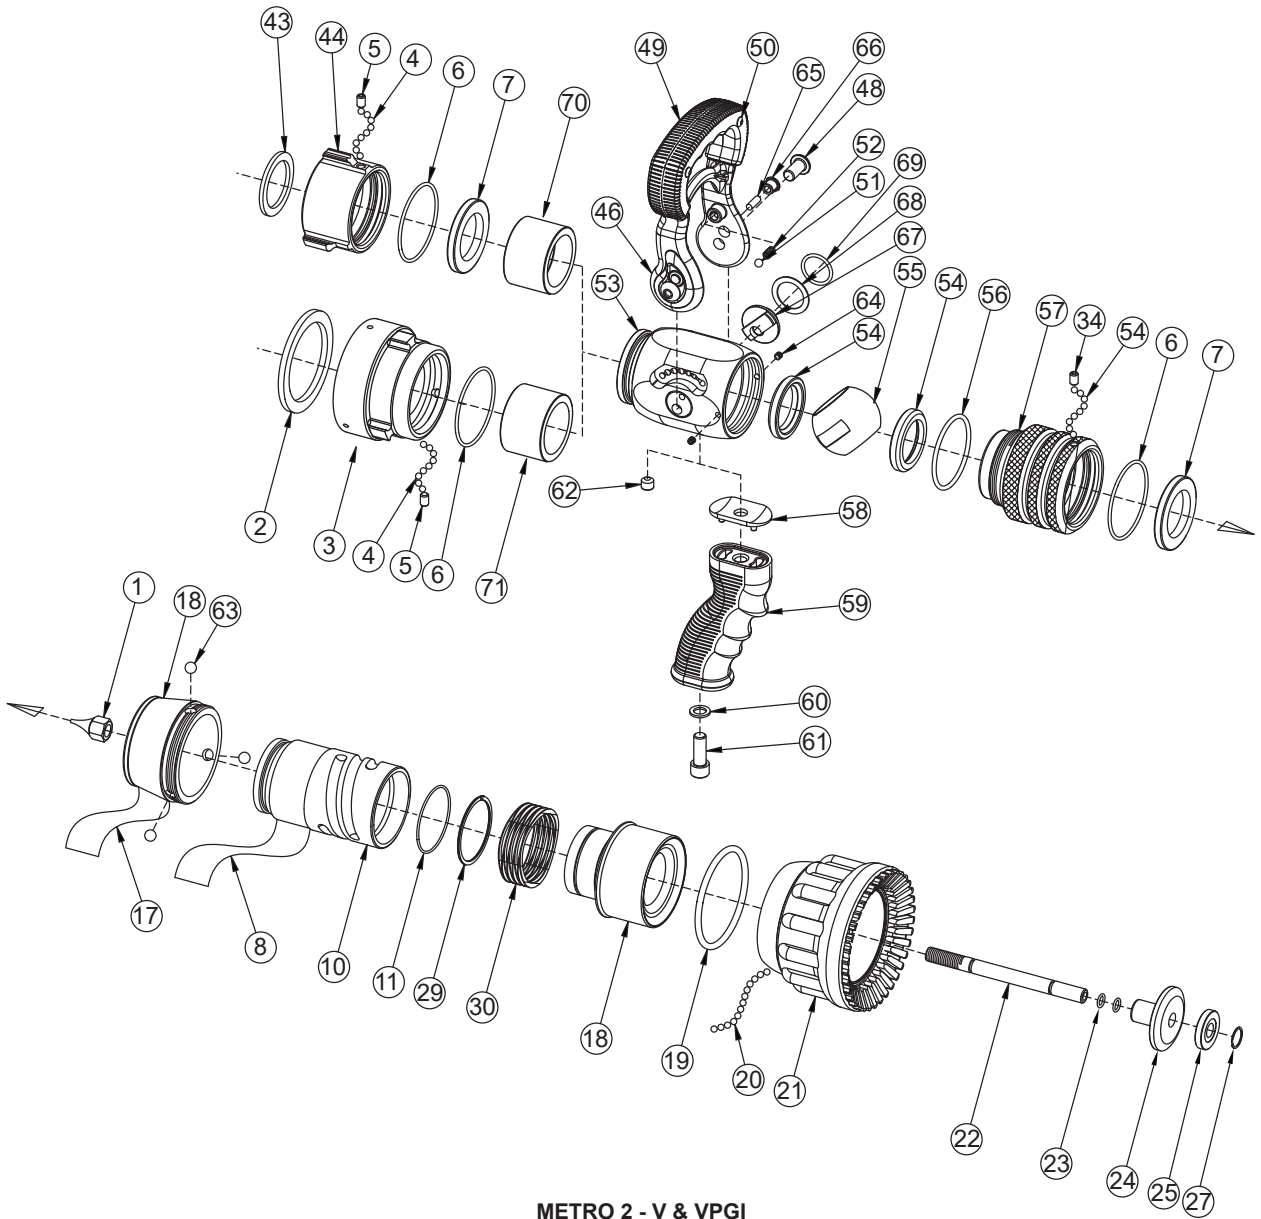

METRO 2 - TIP ONLY