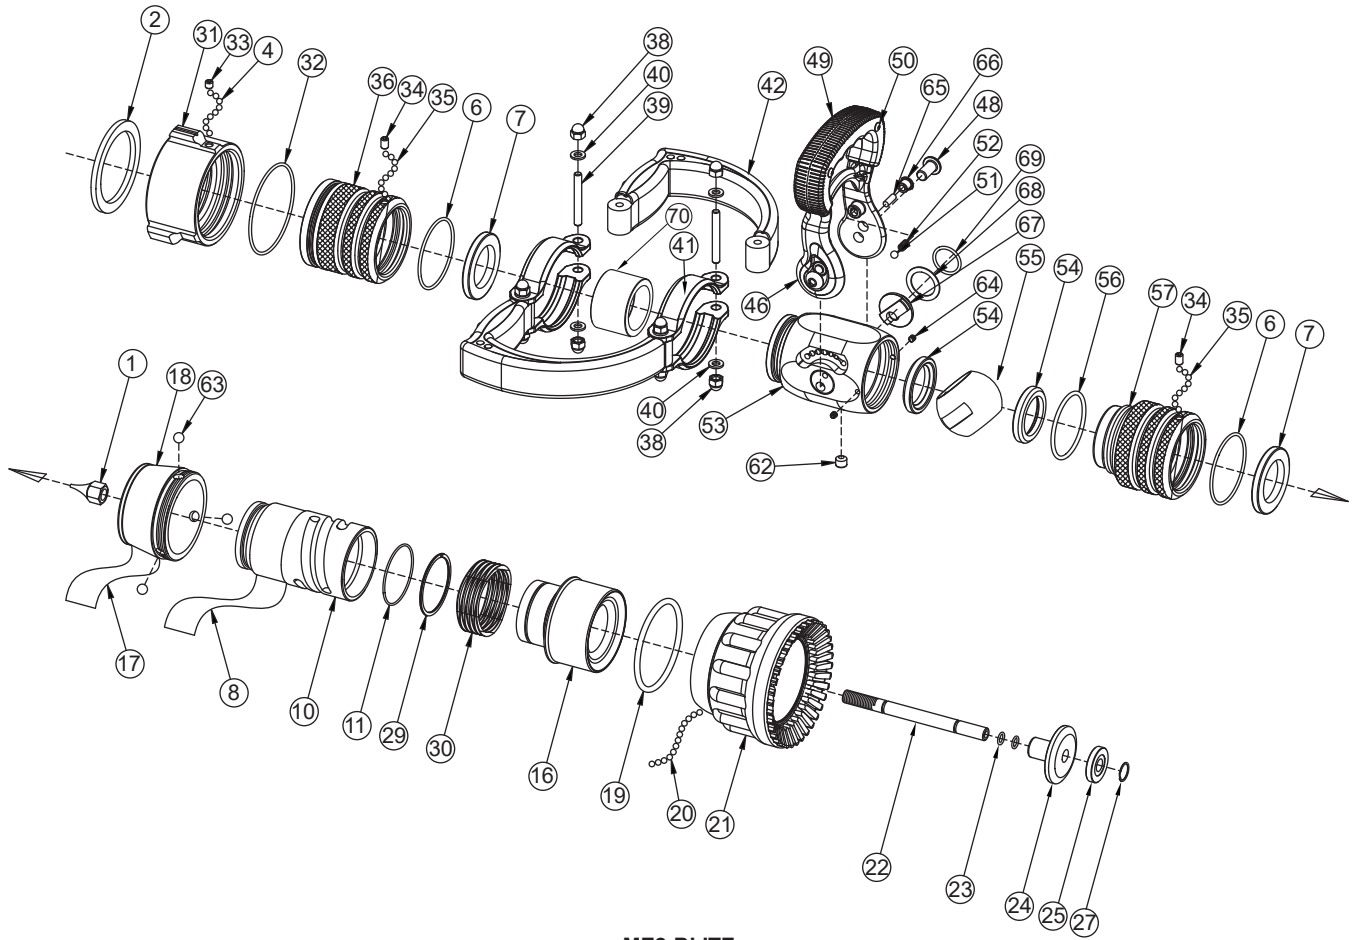

METRO 2 - V & VPGI

ME2-BLITZ

#	DESCRIPTION	QTY	PART #
1	CAP NUT	1	H420
2	GASKET - 2.5"	1	V3190
3	COUPLING 2.5"NH ROCKERLUG	1	P205N
	COUPLING 2.5"NPSH ROCKERLUG		P205I
4	3/16" SS BALL	48	V2120
5	1/4-28 X 3/16 SOCKET SET SCREW (SWIVEL)	1	VT25-28SS187
	1/4-28 X 3/8 SOCKET SET SCREW (LOCK-OUT)		VT25-28SS375
6	O-RING-141	2	VO-141
7	ANTI GG RING VO	2	P147
8	BARREL LABEL - ORANGE	1	H740-ORG
9	COUPLING 2.5"NH ROCKERLUG	1	P198N
	COUPLING 2.5"NPSH ROCKERLUG		P198I
10	BARREL	1	HX440
11	VO-RING-033	1	VO-033
16	BARREL CONE	1	HX520
17	NAME LABEL - METRO 2 - ORANGE	1	H745-ORG
18	SHAPER GUIDE	1	HXD510
19	O-RING-336	1	VO-336
20	3/16" ACETAL BALL	48	V2115
21	SHAPER WITH BUMPER	1	H500
22	SHAFT	1	HX470
23	VO-RING-011	2	VO-011
24	BAFFLE	1	H461
25	FLOW WASHER K=17.0 OR K=14.4	1	HX410-16
	FLOW WASHER K=23.1 OR K=21.3		HX410-22
	FLOW WASHER K=28.9 OR K=25.0		HX410-26
	FLOW WASHER K=35.4 OR K=32.5		HX410-34
27	SMALLEY RING	1	VR4246
29	SMALLEY RING	1	VR4270
30	FLUSH WAVE SPRING	1	HX785
31	COUPLING ROCKERLUG	1	P197*
32	O-RING-151	1	VO-151
33	1/4-28 X 1/4 SOCKET SET SCREW	1	VT25-28SS250
34	1/4-28 X 3/8 SOCKET SET SCREW	1	VT25-28SS375
35	3/16" SS BALL	75	V2120
36	BLITZ BASE 2.5"	1	H675

#	DESCRIPTION	QTY	PART #
38	1/4-20 SS ACORN NUT	8	VT25E20AC
39	1/4-20 X 2 STUD FULL THREAD	4	VT25-20ST2.0
40	WASHER	8	VW500X265-63
41	BLITZ BRACKET	4	H676
42	PLAYPIPE HANDLE	2	P220
43	GASKET - 1.5"	1	V3130
44	COUPLING ROCKERLUG	1	H694*
46	HANDLE	1	HX620
48	3/8-24 X 3/4 BUTTON HEAD SCREW	2	VT37E24BH750
49	BLACK HANDLE COVER	2	HM625-BLK
50	8-14 X 3/8 PUSHTITE BUTTON HEAD	4	VT08-14PT375
51	.243" TORLON BALL	2	VB243TO
52	DETENT SPRING	2	HM770
53	DETENT VALVE BODY	1	P110
	VALVE LABEL - BLUE	1	H750
54	BALL SEAT VALVE	2	P104
55	DELTRIN VALVE BALL	1	P103
56	O-RING-227	1	VO-227
57	PLAYPIPE ADAPTER	1	HX450
58	GRIP SPACER HANDLINE	1	HM693-H
59	PISTOL GRIP - BLACK	1	HM692-BLK
60	WASHER	1	VM4901
61	3/8-16 X 1 SOCKET HEAD SCREW	1	VT37-16SH1.0
62	3/8-16 X 5/16 SOCKET SET SCREW	1	VT37-16SS312
63	.344" TORLON BALL	3	VB344TO
64	10-32 X 3/16 SOCKET SET SCREW	2	VT10Y32SS187
65	3/16 X 9/16 HDP SPIROL	2	V2005
66	TRUNNION DRIVER	2	HX650
67	TRUNNION - LEFT	1	P120L
	TRUNNION - RIGHT	1	P120R
68	TEFLON TRUNNION SHIM	2	P170
69	O-RING-118	2	VO-118
70	REDUCTION F INSERT	1	P119F
71	REDUCTION J INSERT	1	P119J

* - SPECIFY THREAD