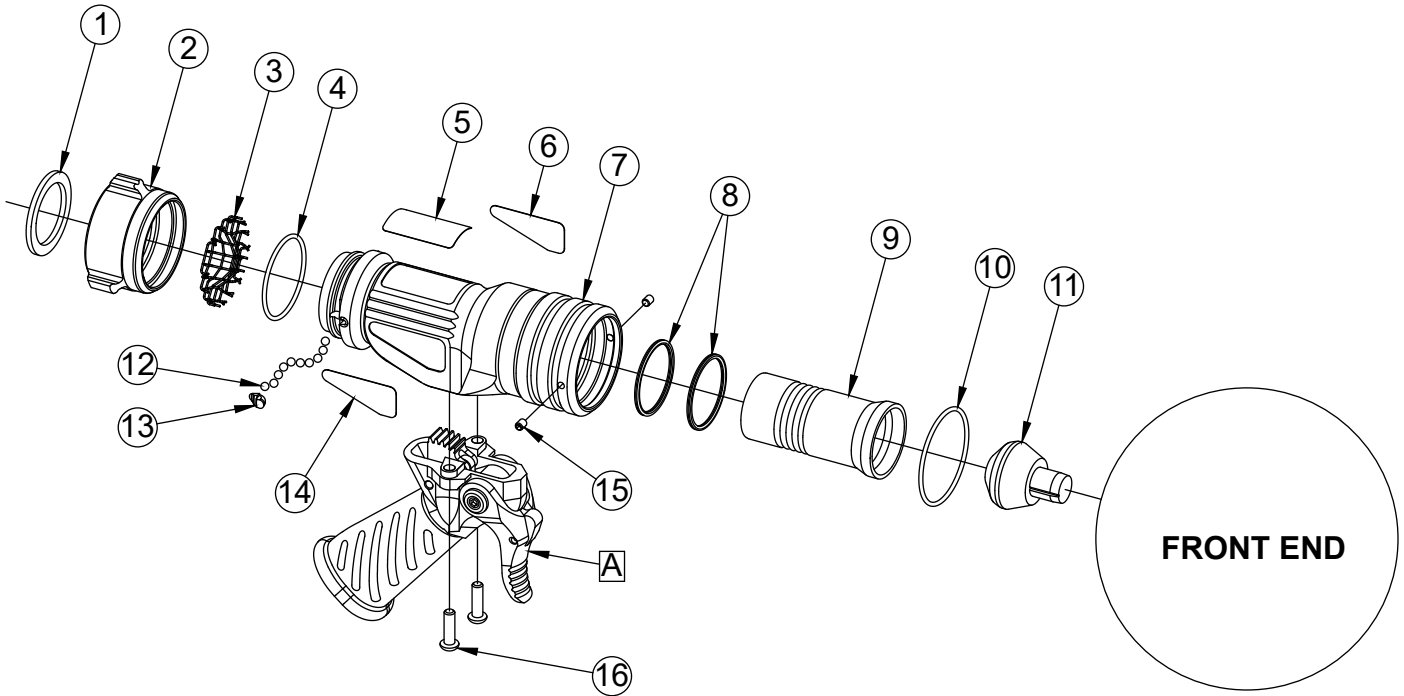

IMPULSE TRIGGER VALVE

METRO 0			
IN-DEX	DESCRIPTION	QTY	ITEM #
1	GASKET 1.0"	1	V3040
2	COUPLING 1.0"F	1	B680*
3	GASKET GRABBER	1	B730
4	O-RING-***	1	VO-127
5	LABEL: TOP	1	TN600LT
6	LABEL: LEFT	1	TN600LL
7	BODY	1	TN600B
8	QUAD-RING-***	2	VOQ-4125
9	SLIDER	1	TN660B
10	O-RING-***	1	VO-030
11	VALVE PLUG	1	TN590B
12	3/16" SS BALL	*	V2120 (28)
13	PORT PLUG	1	B770
14	LABEL: RIGHT	1	TN600LT
15	10-32 X 1/4 SOCKET SET SCREW	2	VT10-32SS250
16	1/4-20 X 7/8 BUTTON HEAD SCREW	2	VT25-20BH875
A	TRIGGER GRIP SUBASSEMBLY	1	TN900
	HIGH PRESSURE TRIGGER GRIP SUBASSEMBLY		TN900HP

* - CONSULT FACTORY FOR SPECIAL THREADS