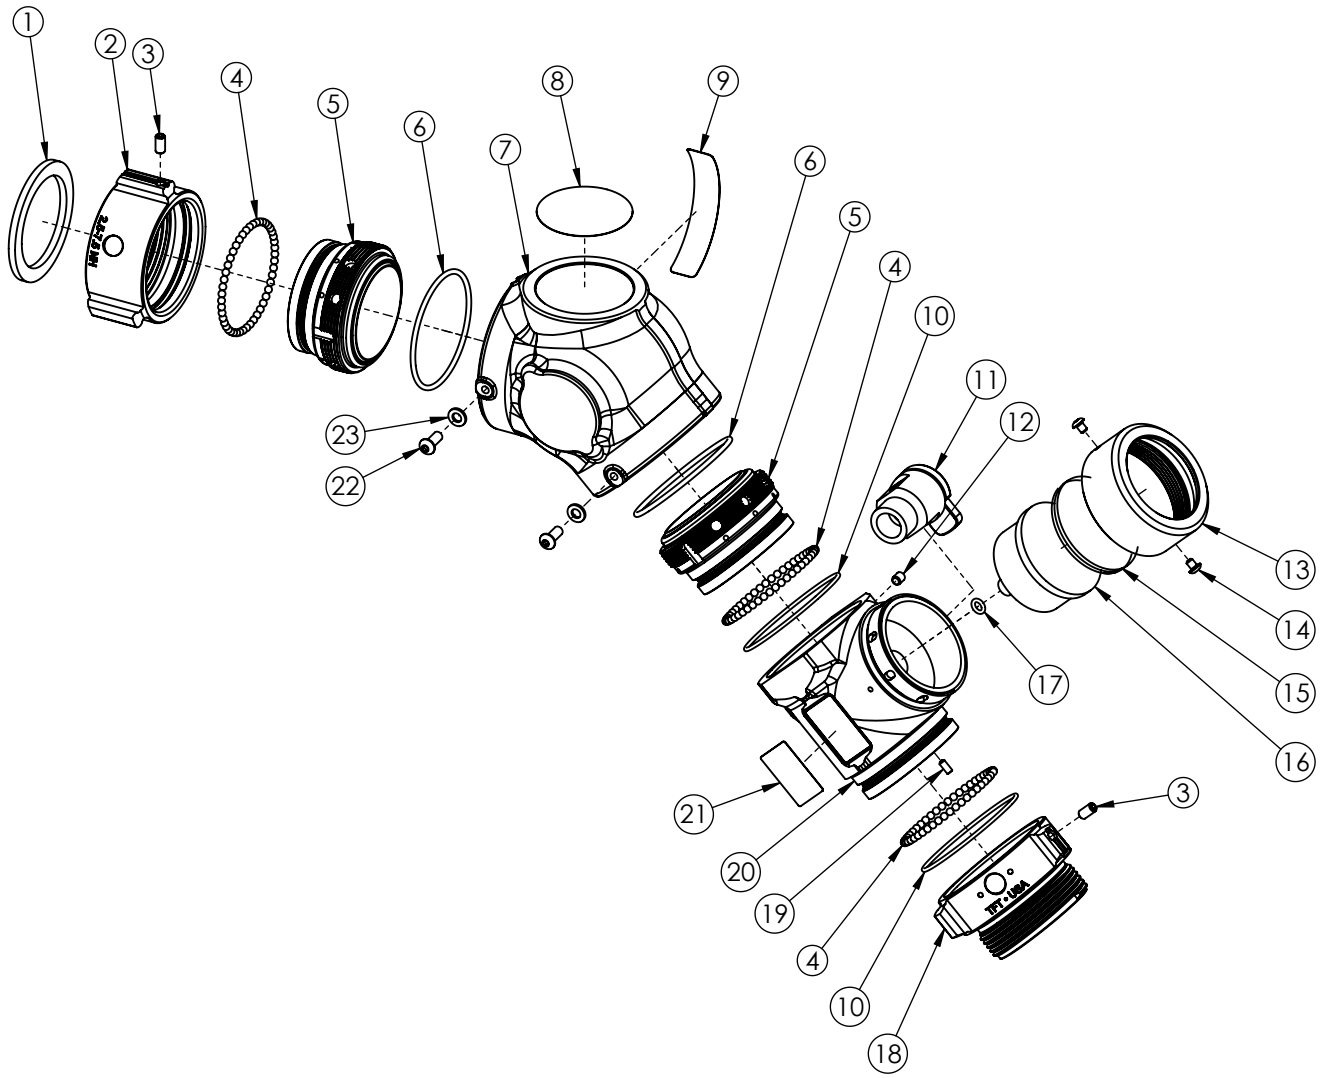

1 2 3 4 5 6

A
B
C
D
E
F
G
H

LXA-004

PARTS LIST: IN-LINE 45 DEG GAUGE
MAINTENANCE AND SERVICE DUAL UNIT GAUGE

SHEET: 1 of 2	REV: 0
DATE: 8/18/20	

TASK FORCE TIPS, LLC.
3701 INNOVATION WAY
VALPARAISO, IN 46383 USA
(219)462-6161

ITEM NO.	PART NUMBER	DESCRIPTION	QTY.
1	V3190	GASKET - 2.5" HOSE COUPLING	1
2	M307*	COUPLING 2.5"F	1
3	VT25-28SS500	1/4-28 X 1/2 SOCKET SET SCREW CUP POINT	2
4	V2120	3/16" STAINLESS BALL	143
5	AY365	ADAPTER HSBGM30	2
6	VO-234	O-RING 234	2
7	AY312E	2.5" GATE ELBOW 45 DEG RIGHT BODY	1
8	AY316	LABEL: TFT LOGO	1
9	AY311	SERIAL NUMBER LABEL A-SERIES 200 PSI MAX	1
10	VO-151	O-RING 151	2
11	A1621	DRAIN VALVE	1
12	VT25-28SS312	1/4-28 X 5/16 SOCKET SET SCREW CUP POINT	1
13	J261	IN-LINE GAUGE COVER	1
14	VT10-32BH250	10-32 X 1/4 BUTTON HEAD CAP SCREW	2
15	J262	GAUGE LENS	1
16	J267	PRESSURE GAGE: 200PSI / 1400 KPA	1
17	VO-108	O-RING 108	1
18	A3627*	SPOUT 2.5"M X HSBGF30	1
19	VT08Y32SS375	8-32 X 3/8 SHSS - NYLON PATCH	1
20	J251	IN-LINE GAUGE BODY	1
21	J264	IN-LINE GAUGE NAME LABEL 200 PSI	1
22	VT25-20BH625	1/4-20 X 5/8 BUTTON HEAD CAP SCREW	2
23	VW500X265-63	WASHER	2

LXA-004

PARTS LIST: IN-LINE 45 DEG GAUGE

MAINTENANCE AND SERVICE DUAL UNIT GAUGE

SHEET:
2 of 2

REV: 0

DATE: 8/18/20

TASK FORCE TIPS, LLC.
3701 INNOVATION WAY
VALPARAISO, IN 46383 USA
(219)462-6161