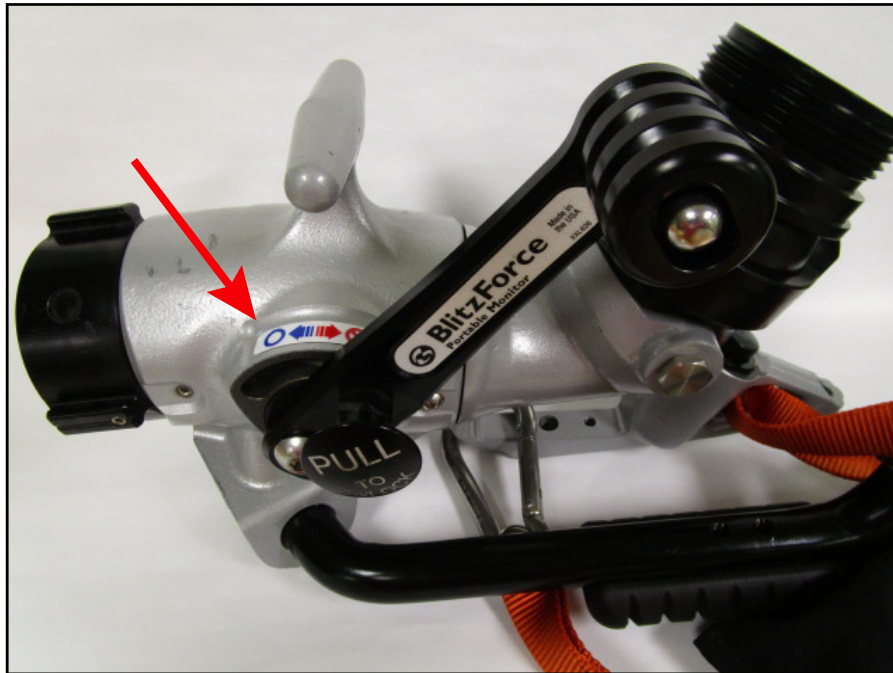

TASK FORCE TIPS LLC
MADE IN USA · tft.com

3701 Innovation Way, Valparaiso, IN 46383-9327 USA
800-348-2686 · 219-462-6161 · Fax 219-464-7155